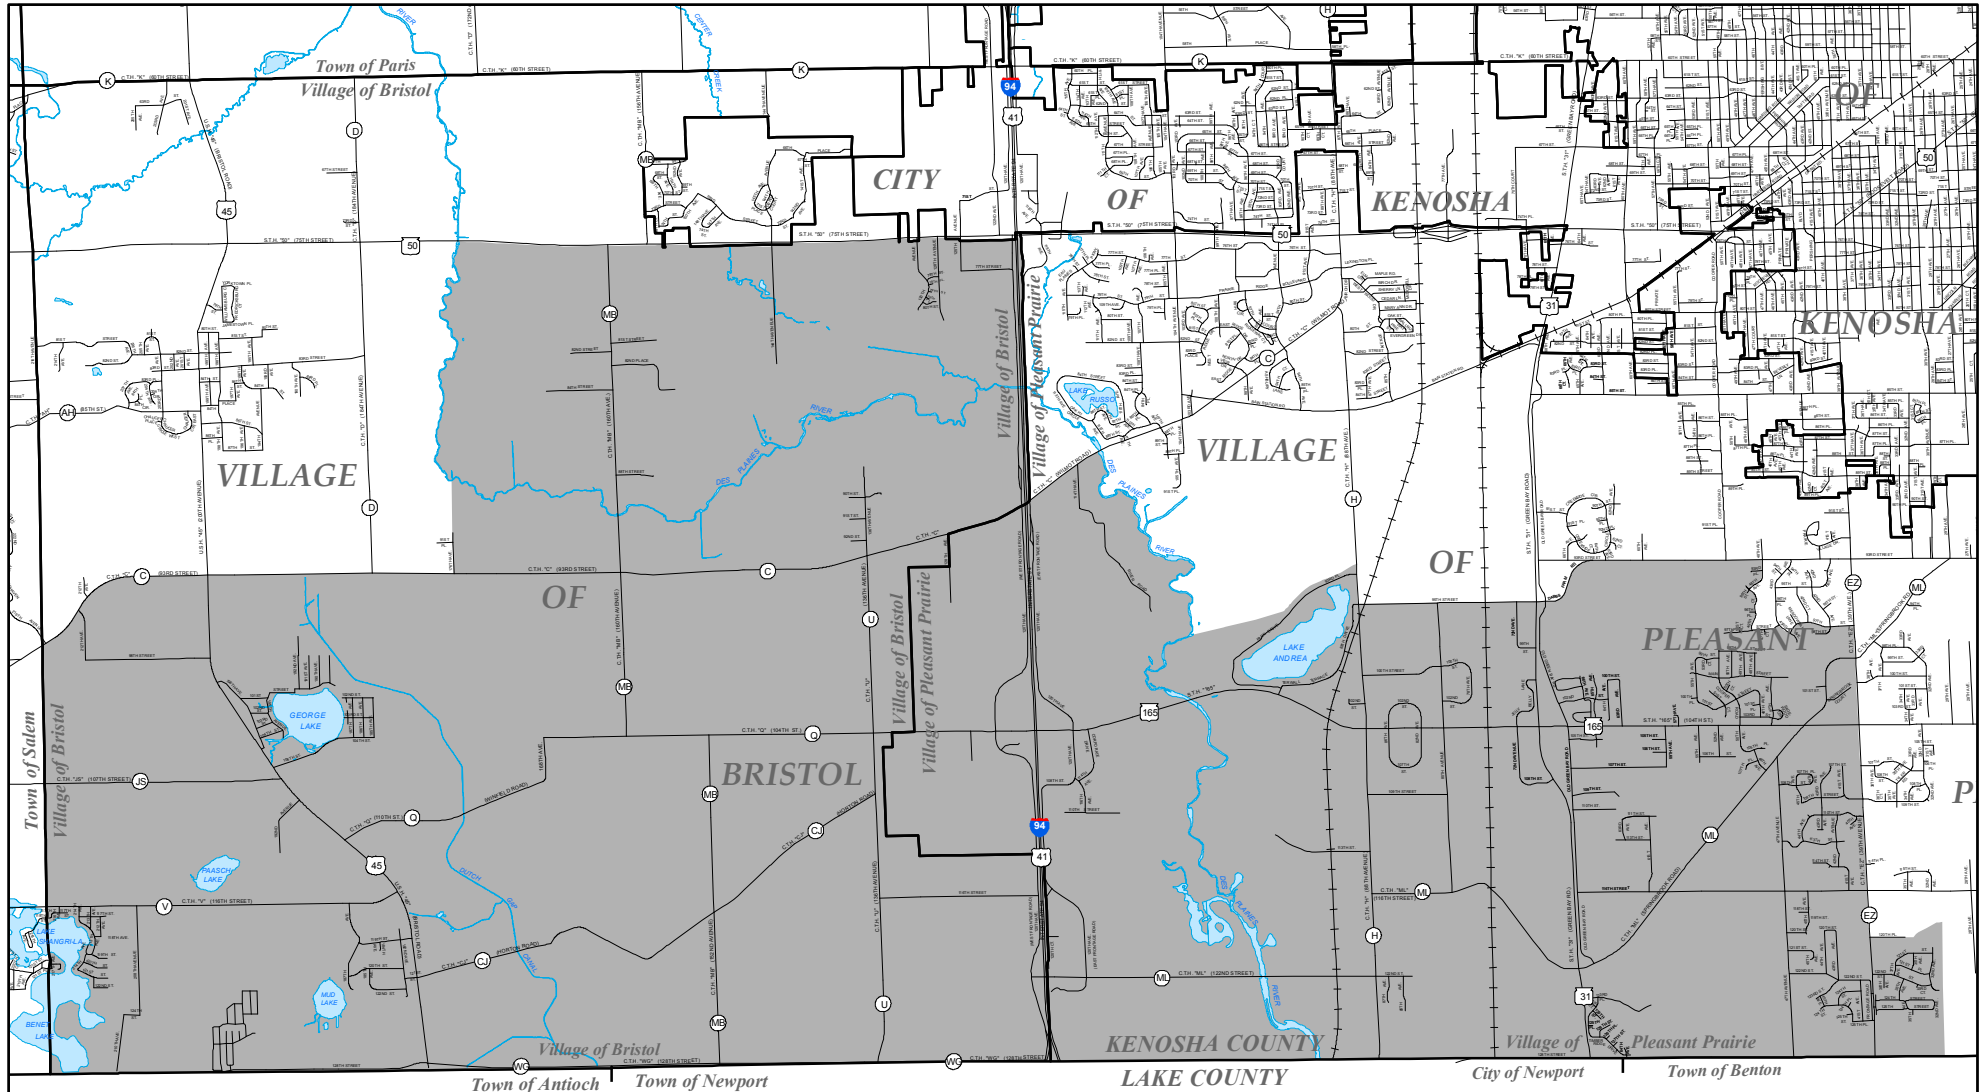

Kenosha County Supervisor 18th District

2011 Kenosha County Approved Final Supervisory District Plan

ILLINOIS

Legend:

- 18th District (shaded gray)
- Civil Division Boundary (black line)