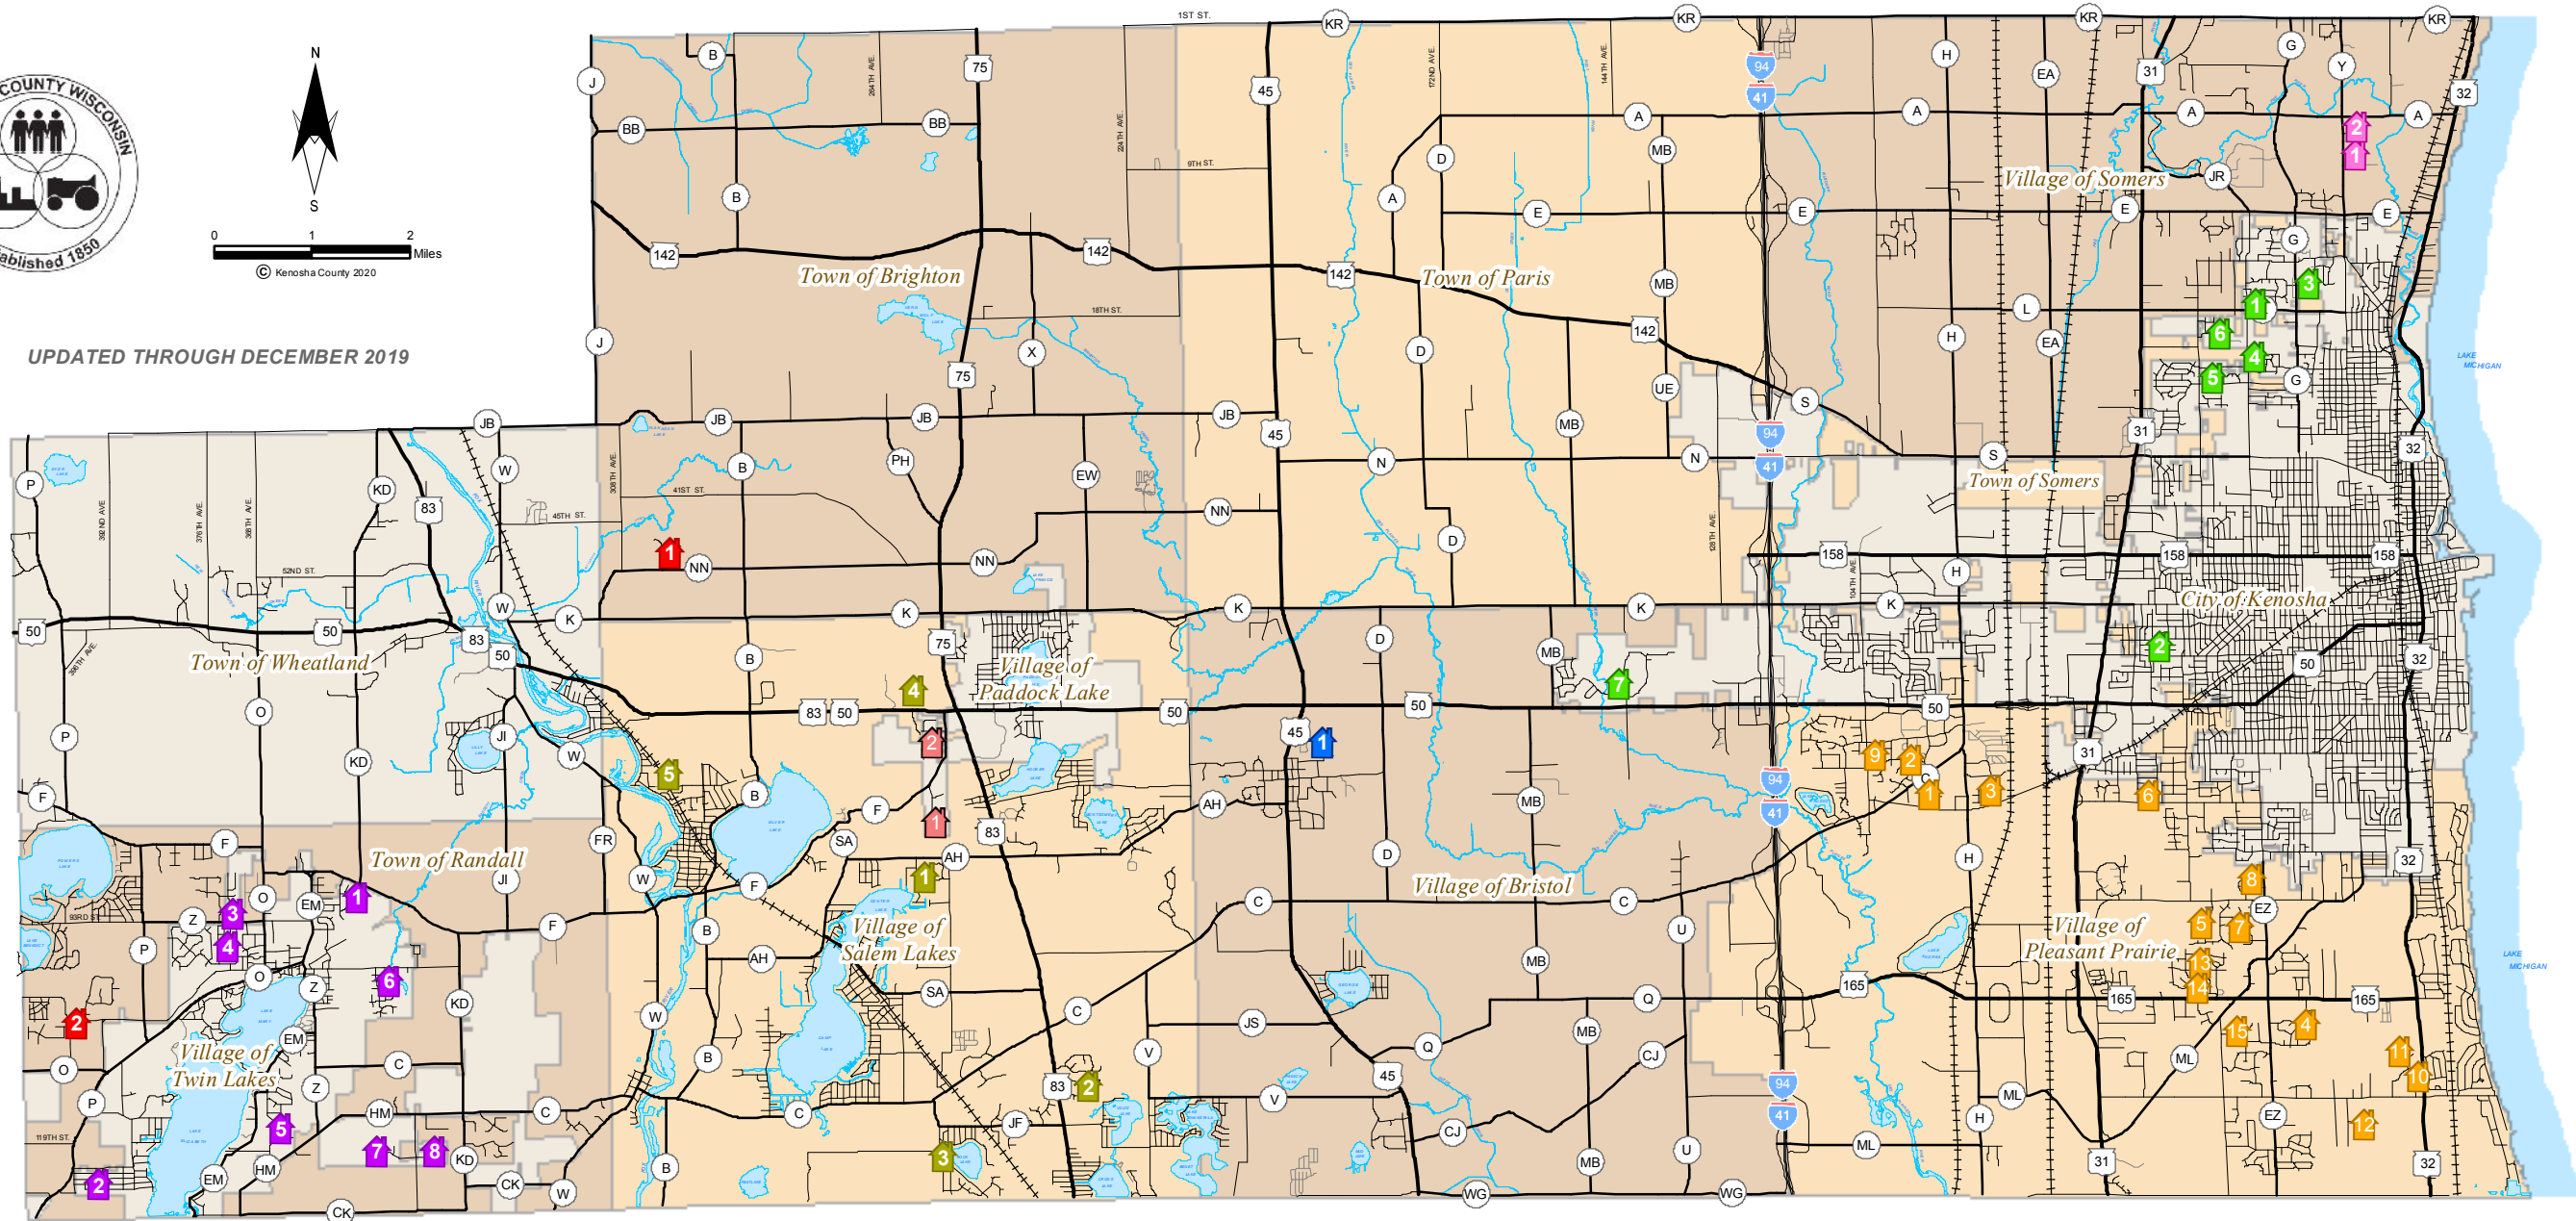

SUBDIVISION DEVELOPMENTS WITH VACANT LOTS

KENOSHA COUNTY, WISCONSIN

UPDATED THROUGH DECEMBER 2019

SINGLE-FAMILY & TWO-FAMILY SUBDIVISIONS WITH VACANT LOTS

<p>Village of Somers</p> <ol style="list-style-type: none"> 1. COVELLI HEIGHTS (2) 2. GOLF GLEN (16) 	<p>City of Kenosha</p> <ol style="list-style-type: none"> 1. CAVANAGH COURT (4) 2. FOREST MEADOW (5) 3. MEADOWS AT HUNTER RIDGE (3) 4. PARKVIEW HEIGHTS (1) 5. RAVEN HILLS ESTATES (4) 6. RIVERWOODS (1) 7. STRAWBERRY CREEK (31) 	<p>Village of Pleasant Prairie</p> <ol style="list-style-type: none"> 1. ASHBURY CREEK (4) 2. ARBOR RIDGE (25) 3. BAIN STATION CROSSING (10) 4. COUNTRYSIDE ESTATES (1) 5. DEVONSHIRE (5) 6. HIDEAWAY HOMES (1) 7. MEADOWDALE ESTATES (7) 8. MEADOWDALE ESTATES ADD. #1 (5) 9. PRAIRIE RIDGE (1) 10. TOBIN CREEK (1) 11. TOBIN CREEK NORTH (1) 12. TOBIN WOODS (4) 13. VILLAGE GREEN HEIGHTS (4) 14. VILLAGE GREEN HEIGHTS ADD. #1 (1) 15. WHISPERING KNOLL (1)
<p>Village of Twin Lakes</p> <ol style="list-style-type: none"> 1. FAIRWAY WOODS (75) 2. BLUEBERRY HILL (7) 3. OAK MEADOW (2) 4. ARROWHEAD SOUTH (15) 5. WHISPERING OAKS (16) 6. EAGLE CREEK AT TINDALL'S NEST CONDOS (8-2 UNIT) 7. MAJESTIC ESTATES - THE WOODS (10) 8. MAJESTIC ESTATES - THE MEADOWS (7) 	<p>Towns Within Kenosha County</p> <ol style="list-style-type: none"> 1. TROY GLEN (2) - in Brighton 3. RANDALL FARMS ESTATES WEST (23) - in Randall 	<p>Paddock Lake</p> <ol style="list-style-type: none"> 1. Paddocks (14) 2. Whitetale Ridge (29)
<p>Village of Bristol</p> <ol style="list-style-type: none"> 1. BRISTOL BAY (2) 	<p>Village of Salem Lakes</p> <ol style="list-style-type: none"> 1. FALCON HEIGHTS (1) 2. HERITAGE ESTATES (4) 3. NEW SUNRISE (2) 4. THE RESERVE - PUD (3) 5. WOODLAND MEADOWS ADDITION NO.1 (2) 	