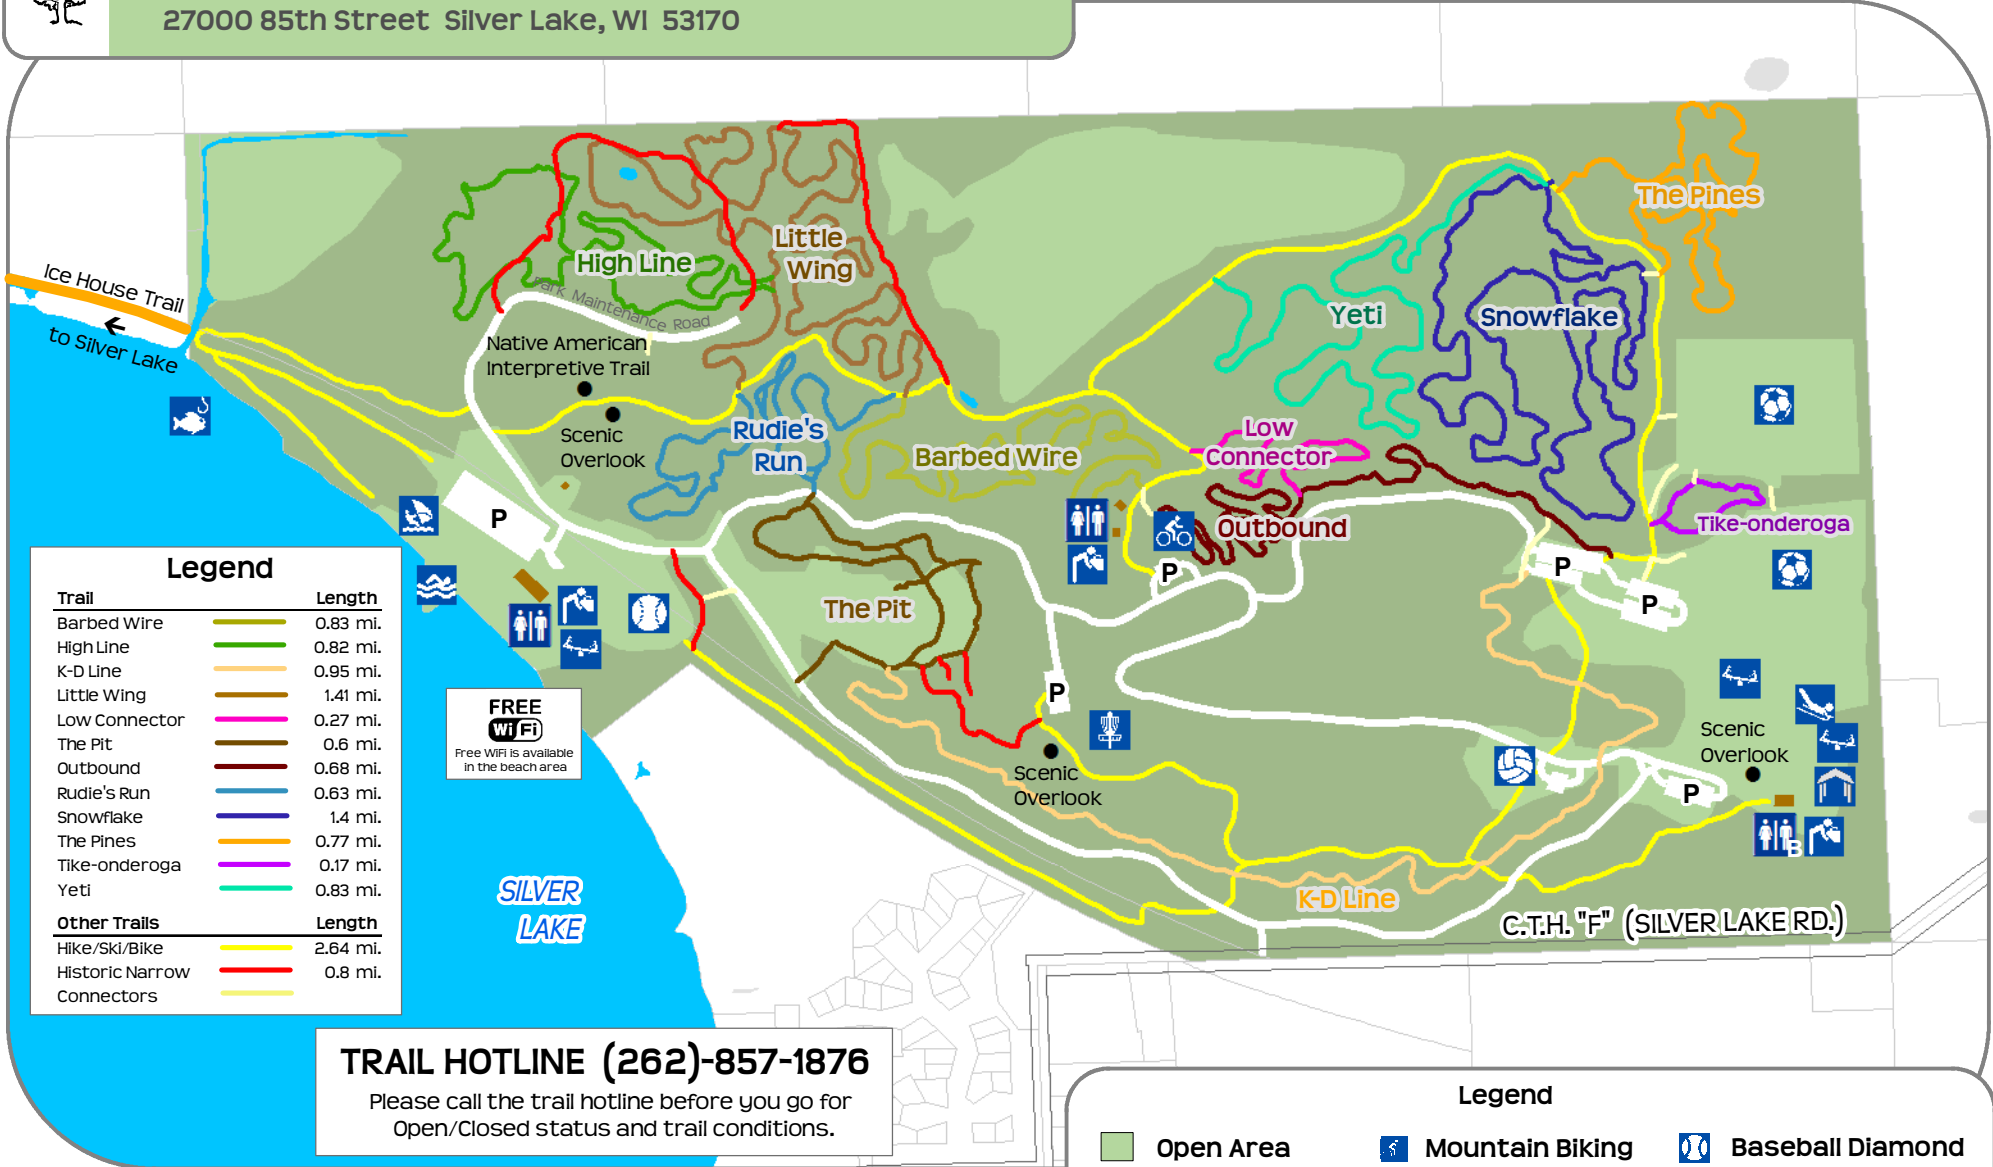

# Kenosha County Silver Lake Park Mountain Bike Trails

27000 85th Street Silver Lake, WI 53170

Kenosha County Department of Public Works  
Division of Parks  
19600 75th Street, Suite 122-1  
Bristol, WI 53104-9772  
Phone: (262)-857-1869  
<http://www.kenoshacounty.org/index.aspx?nid=600>

Legend	
Trail	Length
Barbed Wire	0.83 mi.
High Line	0.82 mi.
K-D Line	0.95 mi.
Little Wing	1.41 mi.
Low Connector	0.27 mi.
The Pit	0.6 mi.
Outbound	0.68 mi.
Rudie's Run	0.63 mi.
Snowflake	1.4 mi.
The Pines	0.77 mi.
Tike-nderoga	0.17 mi.
Yeti	0.83 mi.
Other Trails	
Trail	Length
Hike/Ski/Bike	2.64 mi.
Historic Narrow	0.8 mi.
Connectors	

**TRAIL HOTLINE (262)-857-1876**

Please call the trail hotline before you go for Open/Closed status and trail conditions.

June 2016

Map Created By:  
Kenosha County Land Information Office  
in conjunction with the  
Department of Public Works - Division of Parks

Legend					
	Open Area		Mountain Biking		Baseball Diamond
	Wooded Area		Disc Golf		Volleyball Courts
	Reservable Pavilion		Fishing		Soccer Fields
	Parking Lot		Restrooms		Swimming Beach
	Hiking Trails		Playground		Sledding Hill
			Drinking Fountain		Non-motorized Watercraft Launch