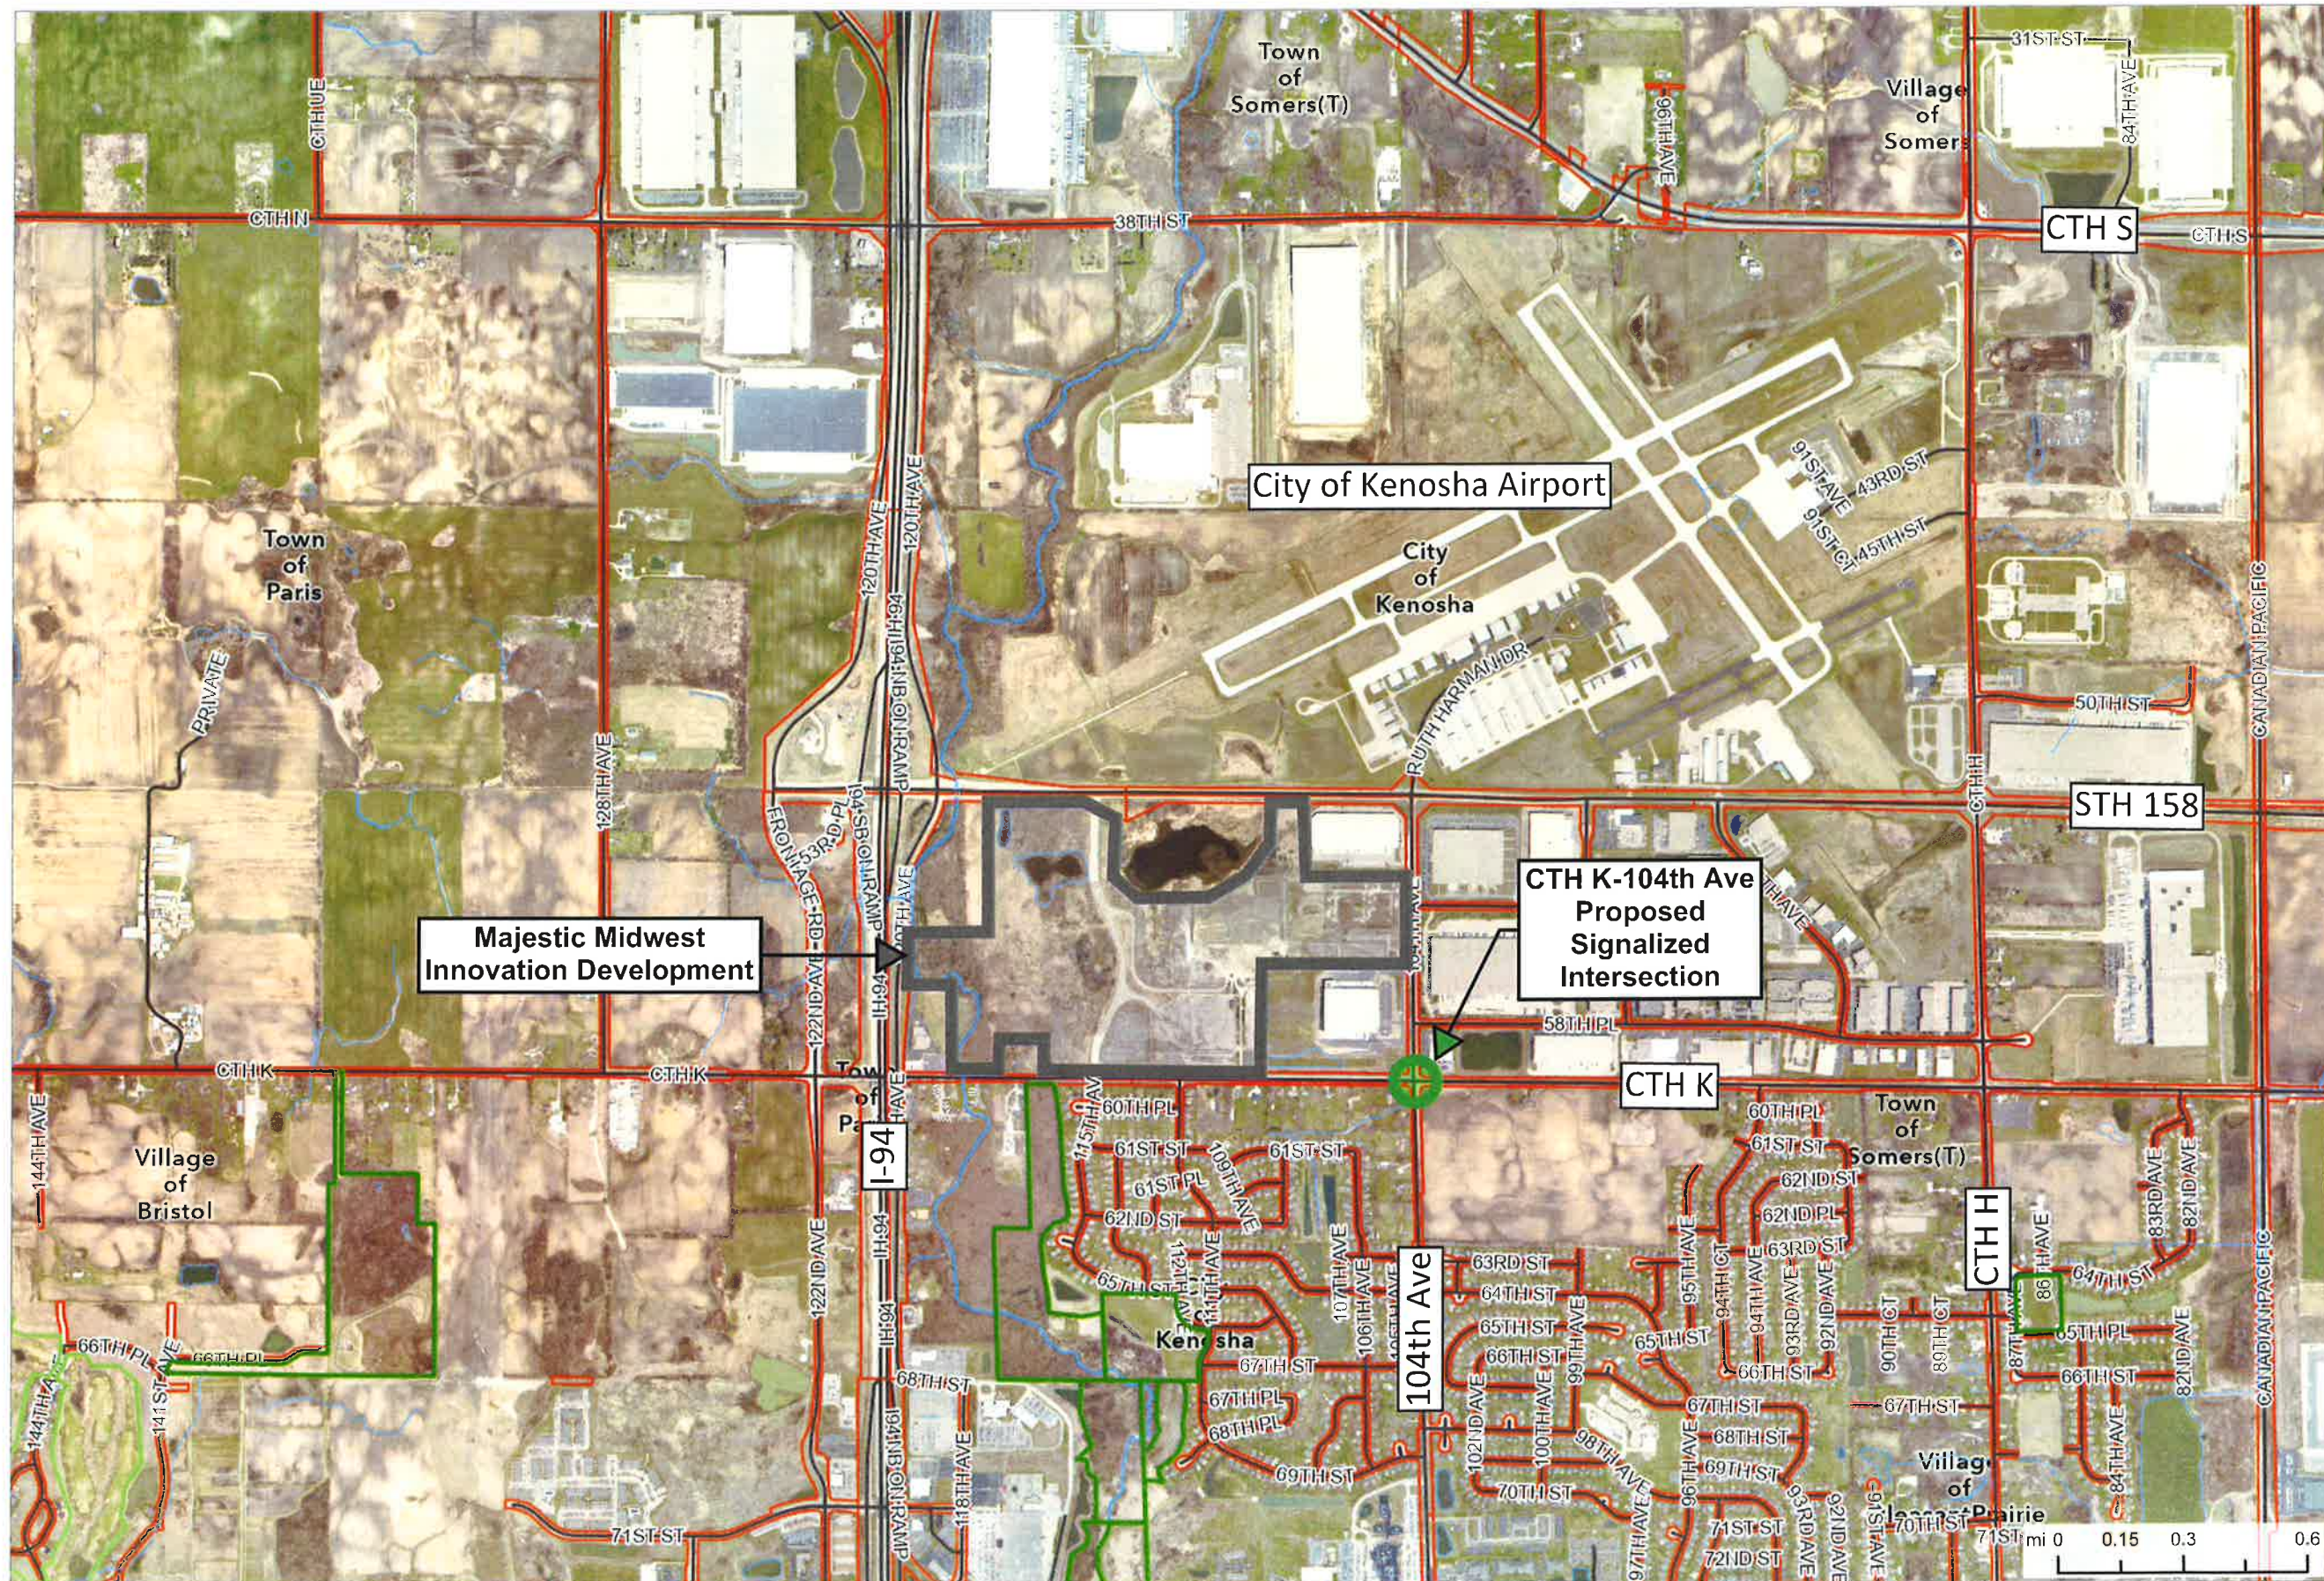

# Majestic Midwest Innovation (Greenway) Development Location

KENOSHA COUNTY  
INTERACTIVE MAPPING

1:25,838

DISCLAIMER This map is neither a legally recorded map nor a survey and is not intended to be used as one. This drawing is a compilation of records, data and information located in various state, county and municipal offices and other sources affecting the area shown and is to be used for reference purposes only. Kenosha County is not responsible for any inaccuracies herein contained. If discrepancies are found, please contact Kenosha County.