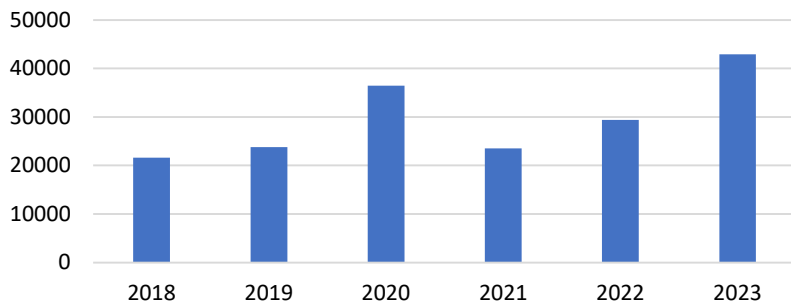

SPRING ELECTION VOTER STATISTICS

KENOSHA COUNTY, WISCONSIN

2018 - 2023

4/3/2018

Ballots Cast	21,583	
As of 4/1/18 Registered Voters	78,774	27%
As of 5/1/18 Registered Voters	79,295	27%

4/2/2019

Ballots Cast	23,763	
As of 4/1/19 Registered Voters	88,443	27%
As of 5/1/19 Registered Voters	88,538	27%

4/7/2020

Ballots Cast	36,453	
As of 4/1/20 Registered Voters	87,892	41%
As of 5/1/20 Registered Voters	88,504	41%

4/6/2021

Ballots Cast	23,525	
As of 4/1/21 Registered Voters	103,163	23%
As of 5/1/21 Registered Voters	103,264	23%

4/5/2022

Ballots Cast	29,375	
As of 4/1/22 Registered Voters	93,699	31%
As of 5/1/22 Registered Voters	94,021	31%

4/4/2023

Ballots Cast	42,918	
As of 4/1/23 Registered Voters	96,234	45%
As of 5/1/23 Registered Voters	96,687	44%

Ballots Cast: Spring Elections
Kenosha County, Wisconsin