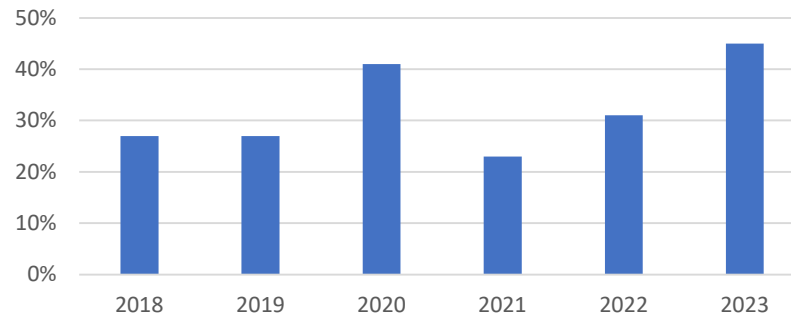

Registered Voter Turnout: Spring Elections
Kenosha County, Wisconsin