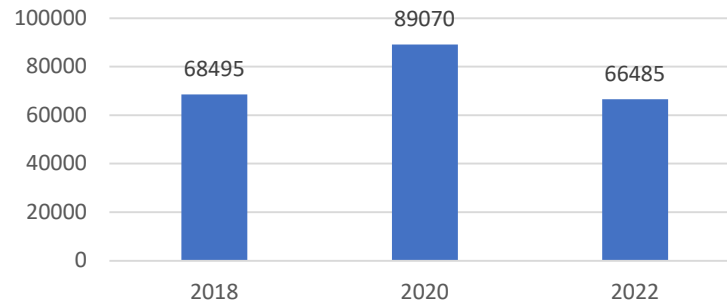

GENERAL ELECTION VOTER STATISTICS

KENOSHA COUNTY, WISCONSIN

2018 - 2022

11/6/2018

Ballots Cast	68,495	
As of 11/1/18 Registered Voters	83,798	82%
As of 12/1/18 Registered Voters	87,127	79%

11/3/2020

Ballots Cast	89,070	
As of 11/1/20 Registered Voters	100,331	89%
As of 12/1/20 Registered Voters	103,711	86%

11/8/2022

Ballots Cast	66,485	
As of 11/1/22 Registered Voters	95,559	70%
As of 12/1/22 Registered Voters	97,268	68%

Ballots Cast: General Elections
Kenosha County, Wisconsin