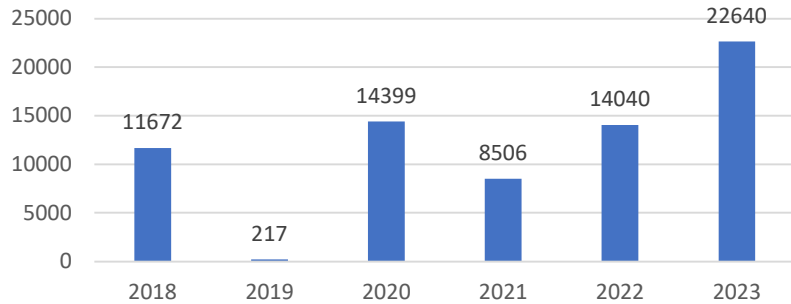

2/19/2019

Ballots Cast [217](#)
 As of 2/1/19 Registered Voters [88,703](#) 0.2%
 As of 3/1/19 Registered Voters [88,614](#) 0.2%

2/18/2020

Ballots Cast [14,399](#)
 As of 2/1/20 Registered Voters [85,755](#) 17%
 As of 3/1/20 Registered Voters [86,093](#) 17%

2/16/2021

Ballots Cast [8,506](#)
 As of 2/1/21 Registered Voters [103,749](#) 8%
 As of 3/1/21 Registered Voters [103,359](#) 8%

2/15/2022

Ballots Cast [14,040](#)
 As of 2/1/22 Registered Voters [94,249](#) 15%
 As of 3/1/22 Registered Voters [94,246](#) 15%

2/21/2023

Ballots Cast [22,640](#)
 As of 2/1/23 Registered Voters [96,764](#) 23%
 As of 3/1/23 Registered Voters [96,792](#) 23%

Ballots Cast: Spring Primary Elections
Kenosha County, Wisconsin

Registered Voter Turnout:
Spring Primary Elections
Kenosha County, Wisconsin