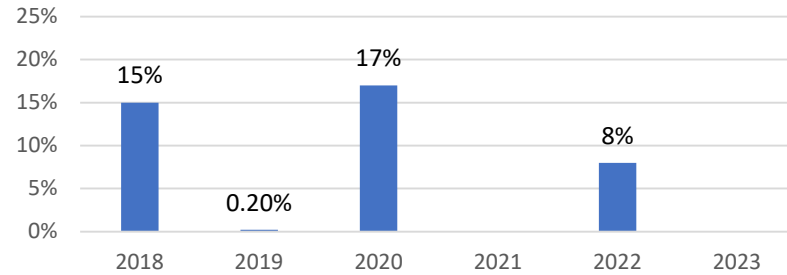

Registered Voter Turnout:
Spring Primary Elections
Kenosha County, Wisconsin