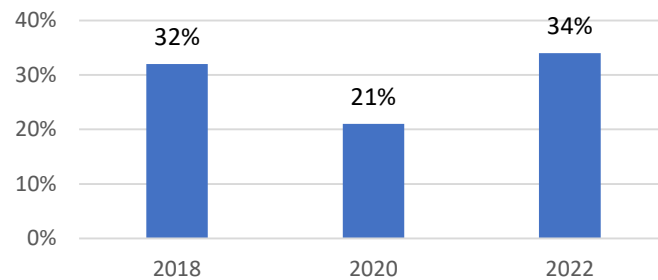

Registered Voter Turnout:
Partisan Primary Elections
Kenosha County, Wisconsin