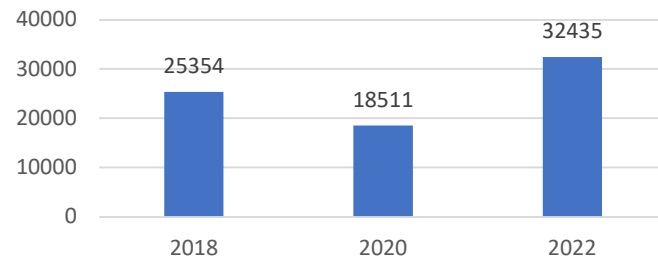

PARTISAN PRIMARY ELECTION VOTER STATISTICS

KENOSHA COUNTY, WISCONSIN

2018 - 2022

8/14/2018

Ballots Cast	25,354	
As of 8/1/18 Registered Voters	80,166	32%
As of 9/1/18 Registered Voters	81,012	31%

8/11/2020

Ballots Cast	18,511	
As of 8/1/20 Registered Voters	89,530	21%
As of 9/1/20 Registered Voters	91,574	20%

8/9/2022

Ballots Cast	32,435	
As of 8/1/22 Registered Voters	94,079	34%
As of 9/1/22 Registered Voters	95,305	34%

Ballots Cast: Partisan Primary Elections
Kenosha County, Wisconsin