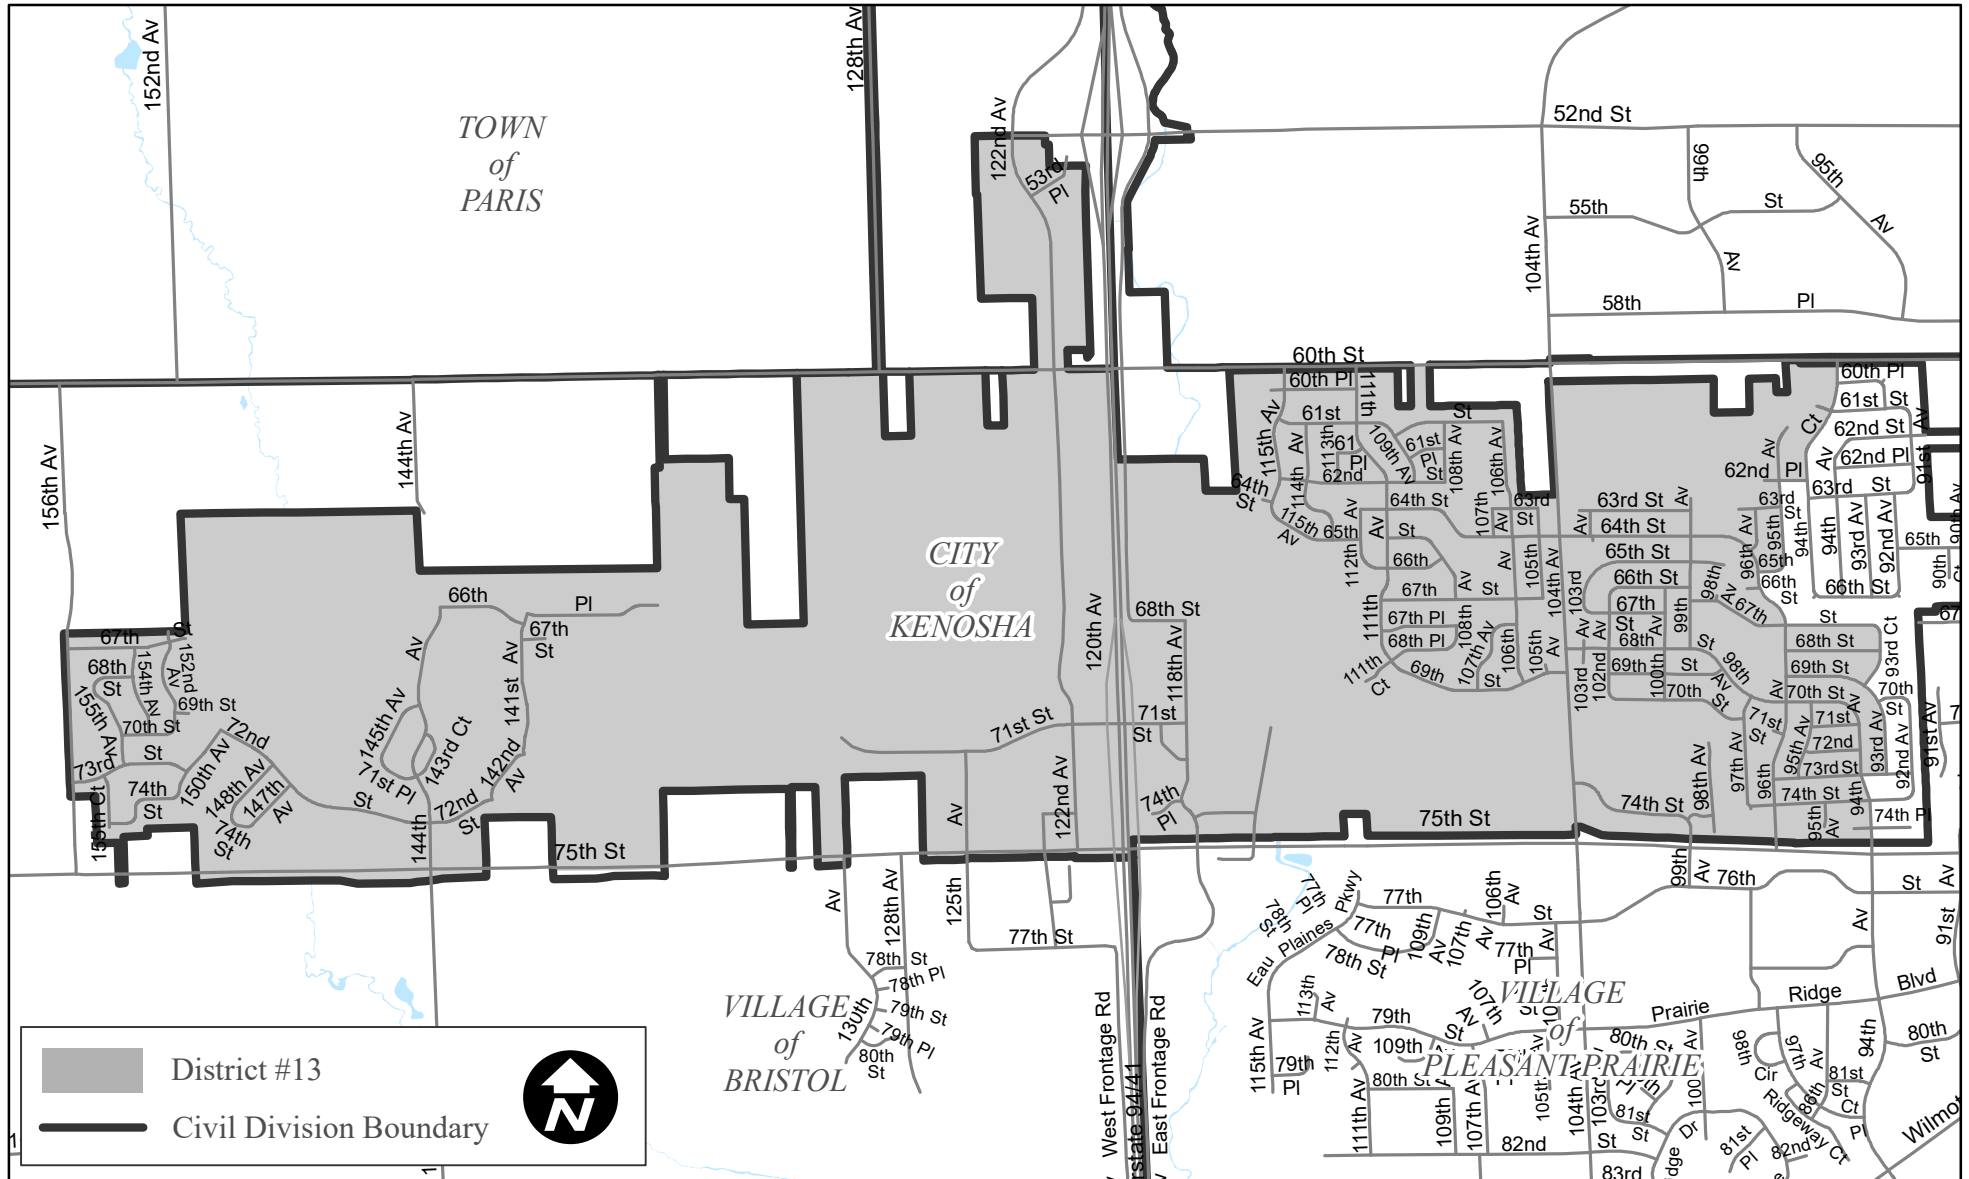

KENOSHA COUNTY SUPERVISORY DISTRICT #13

2021 KENOSHA COUNTY APPROVED FINAL SUPERVISORY DISTRICT PLAN

Legend:

- District #13
- Civil Division Boundary