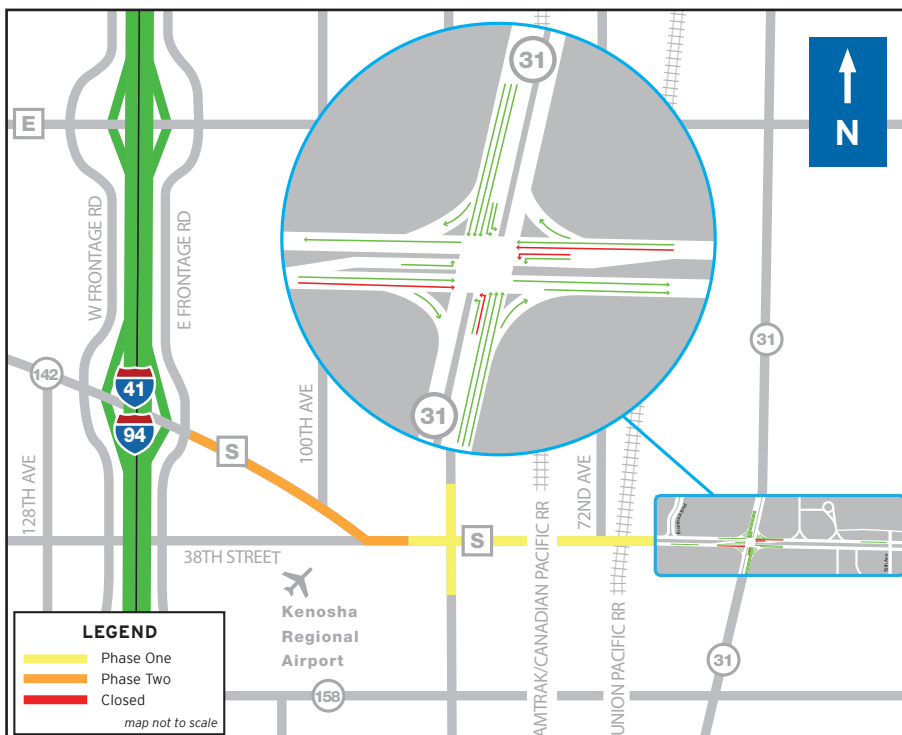

COUNTY HIGHWAY S EAST FRONTAGE ROAD TO WIS 31

May 22, 2020

Project Brief

Kenosha County is currently underway with reconstructing County Highway S from the Interstate 94 East Frontage Road to WIS 31, with scheduled completion in 2021.

Phase I progress overview:

- Westbound County Highway S is reduced to one lane from just east of 55th Avenue to Brumback Boulevard, through late fall.
- Westbound County Highway S outside left turn lane onto southbound WIS 31 is closed through late fall.
- Eastbound County Highway S is reduced to one lane from just west of Brumback Boulevard to WIS 31, through late fall.
- Northbound WIS 31 outside left turn lane onto westbound County Highway S is closed through late fall.
- Temporary traffic signals installed at Brumback Boulevard and County Highway H intersections.
- Temporary widening at County Highway H intersection.
- Utility relocation continues.

- Grading activities have begun at the regional storm water pond and for the new bridge at the Canadian Pacific Railway

Friday, May 29:

- The 84th Avenue entrance to First Park 94 is scheduled to close to traffic through fall 2020 as crews work to construct the new westbound lanes and the intersection. Traffic will be able to access First Park 94 from County Highway H at 31st Street.

Work scheduled to begin the week of June 1:

- Pile driving is scheduled to begin for Canadian Pacific Railroad bridge.
- Westbound traffic on County Highway S is scheduled to be shifted to the south to the current median at the intersection of Brumback Boulevard.
- Westbound traffic on County Highway S is scheduled to be shifted to the south at the intersection of County Highway H.