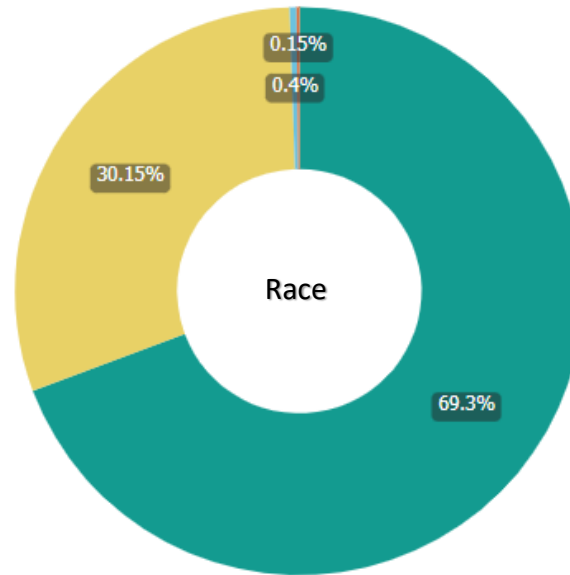

Kenosha County Sheriff's Department 2022 Traffic Arrest Statute Totals by Arrest Type Group

Arrest Statute

Arrest Count

Kenosha County Sheriff's Department

2022 Arrest Demographic Totals

by Arrest Type Group, Race, and Ethnicity

● CRIMES AG PERSON	- 454
● CRIMES AG PROPERTY	- 400
● CRIMES AG SOCIETY	- 191
● DRUGS	- 302
● LIQUOR	- 13
● TOBACCO	- 24
● TRAFFIC	- 596
● WEAPONS	- 30

● Am. Native	- 3
● Asian/Pac Isl	- 8
● Black	- 606
● White	- 1393