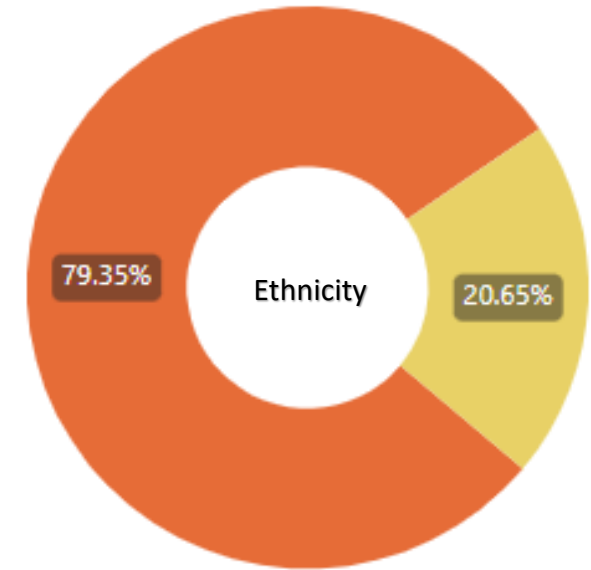

Kenosha County Sheriff's Department

2022 Traffic Arrest Demographic Totals by Arrest Type Group, Race, and Ethnicity

- CRIMES AG PERSON - 20
- CRIMES AG PROPERTY - 13
- CRIMES AG SOCIETY - 69
- DRUGS - 214
- TOBACCO - 1
- TRAFFIC - 596
- WEAPONS - 12

- White - 616
- Black - 302
- Asian/Pac Isl - 5
- Am. Native - 2

- Non Hisp - 734
- Hisp - 191

Kenosha County Sheriff's Department

2022 Traffic Arrest Demographic Totals

by Age Group, Resident Type, and Resident Status