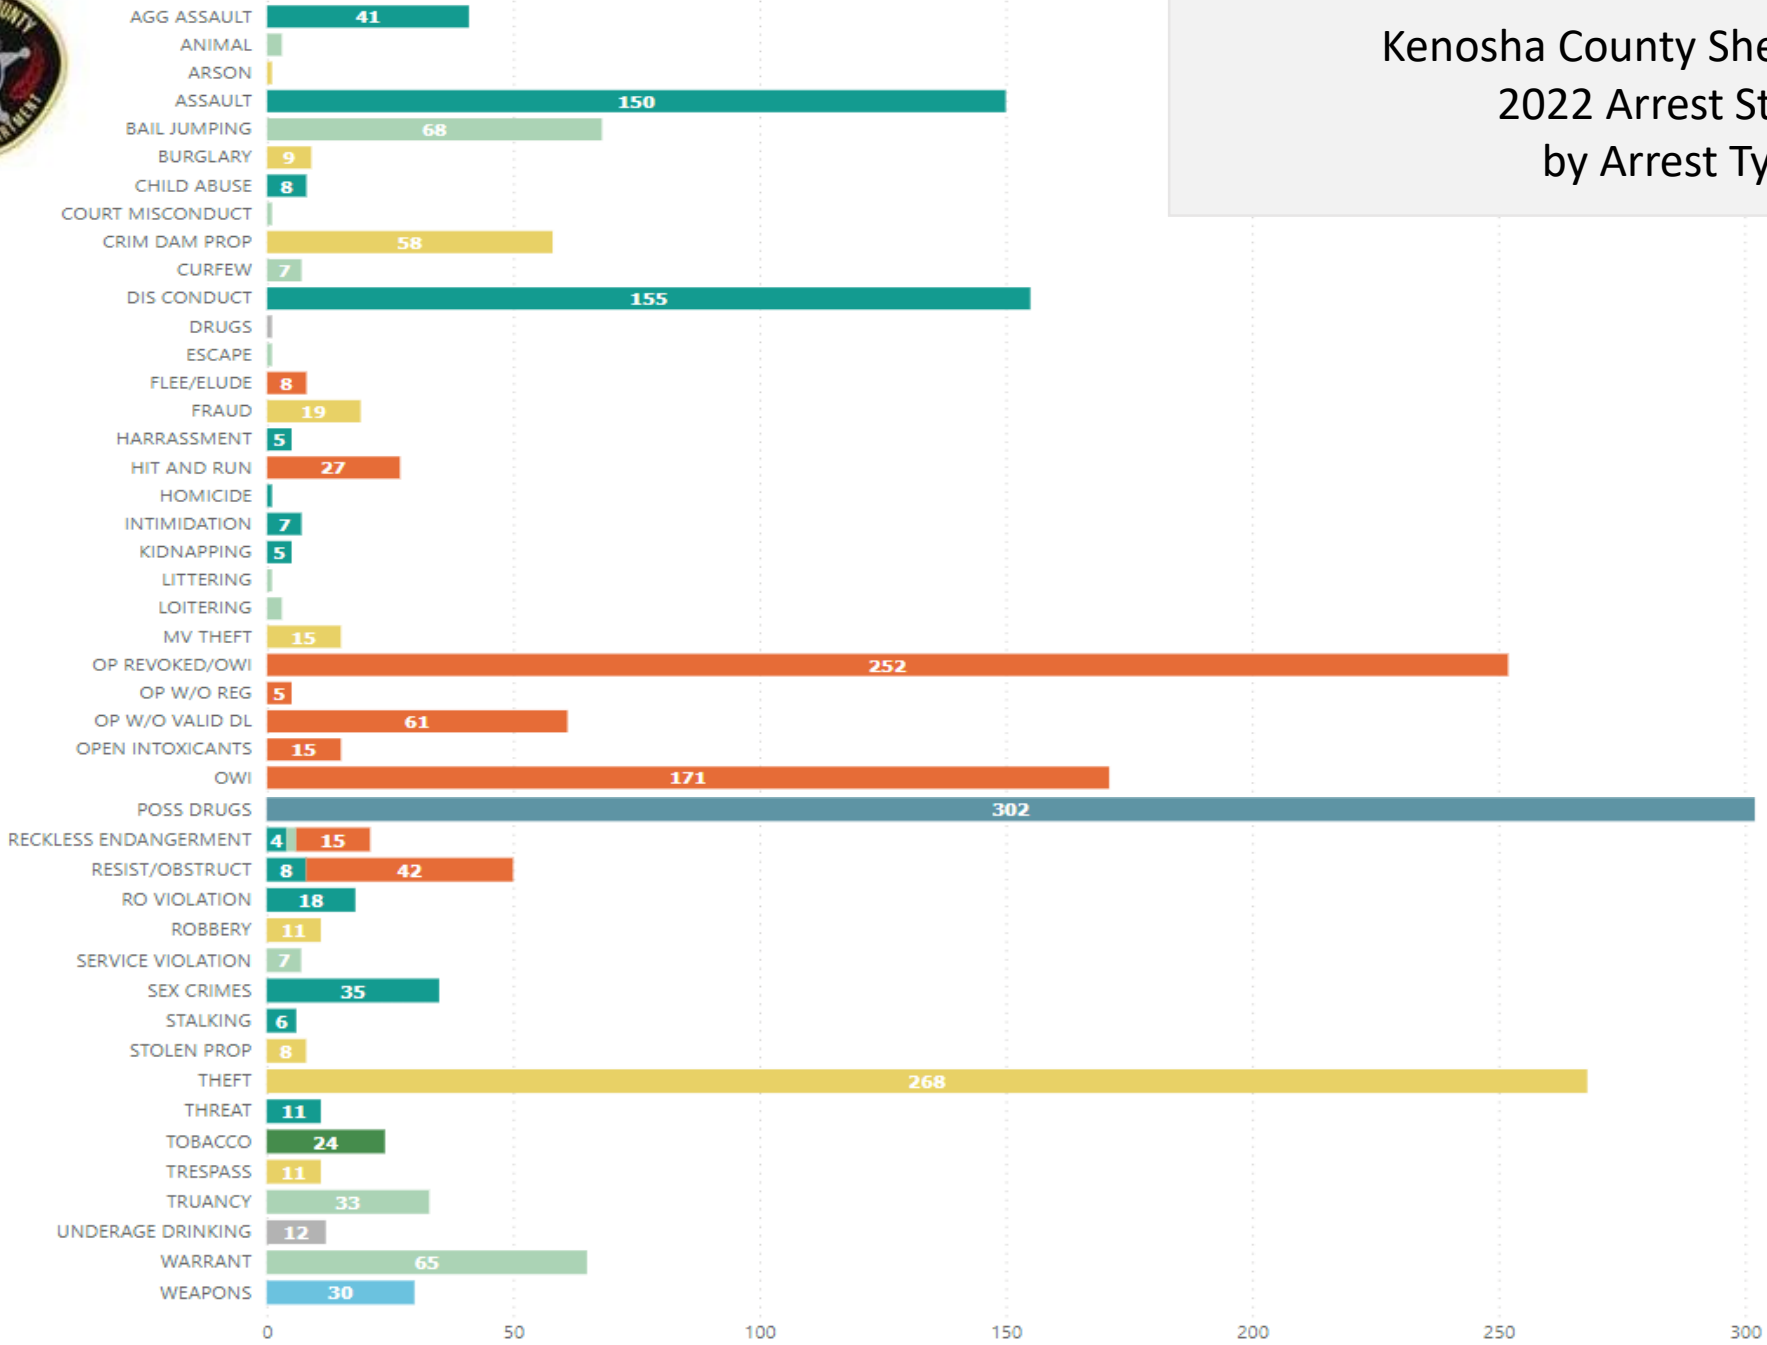

Kenosha County Sheriff's Department 2022 Arrest Statute Totals by Arrest Type Group

Arrest Statute

Arrest Type Group

- CRIMES AG PERSON
- CRIMES AG PROPERTY
- CRIMES AG SOCIETY
- DRUGS
- LIQUOR
- TOBACCO
- TRAFFIC
- WEAPONS

Arrest Count