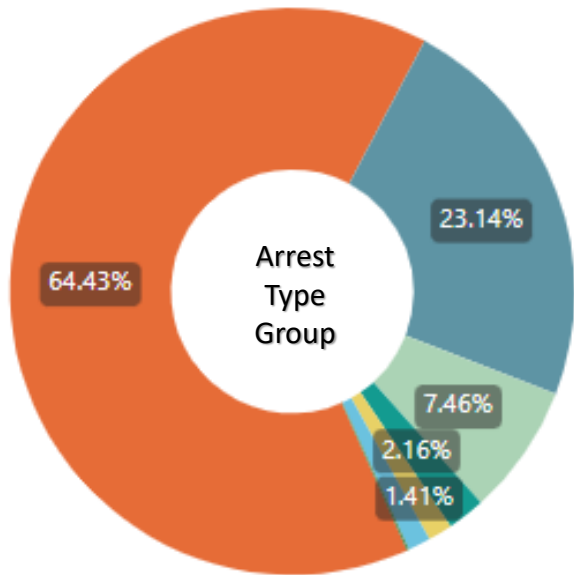

Kenosha County Sheriff's Department

2022 Traffic Arrest Demographic Totals by Arrest Type Group, Race, and Ethnicity

- CRIMES AG PERSON - 20
- CRIMES AG PROPERTY - 13
- CRIMES AG SOCIETY - 69
- DRUGS - 214
- TOBACCO - 1
- TRAFFIC - 596
- WEAPONS - 12

- White - 616
- Black - 302
- Asian/Pac Isl - 5
- Am. Native - 2

- Non Hisp - 734
- Hisp - 191

Kenosha County Sheriff's Department

2022 Traffic Arrest Demographic Totals

by Age Group, Resident Type, and Resident Status