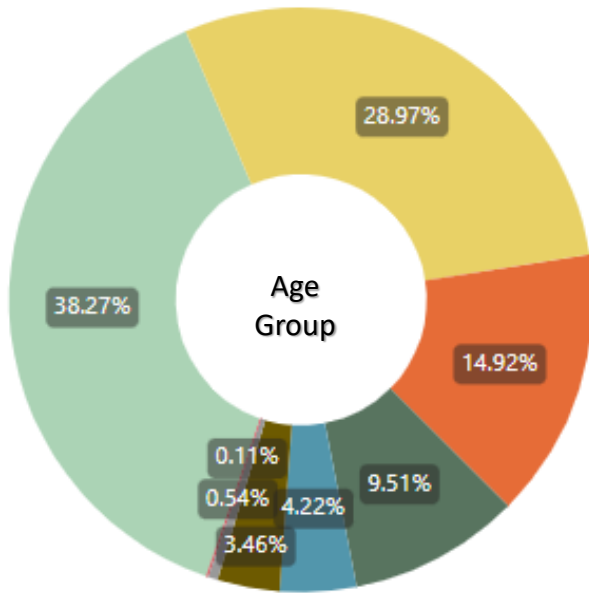

Kenosha County Sheriff's Department

2022 Traffic Arrest Demographic Totals by Arrest Type Group, Race, and Ethnicity

- CRIMES AG PERSON - 20
- CRIMES AG PROPERTY - 13
- CRIMES AG SOCIETY - 69
- DRUGS - 214
- TOBACCO - 1
- TRAFFIC - 596
- WEAPONS - 12

- White - 616
- Black - 302
- Asian/Pac Isl - 5
- Am. Native - 2

- Non Hisp - 734
- Hisp - 191

Kenosha County Sheriff's Department

2022 Traffic Arrest Demographic Totals

by Age Group, Resident Type, and Resident Status

<18	- 39
19-29	- 354
30-39	- 268
40-49	- 138
50-59	- 88
60-69	- 32
70-79	- 5
80-89	- 1

City	- 256
County	- 211
Out Of State	- 105
State	- 353

Nonresident of Jurisdiction	- 467
Resident of Jurisdiction	- 458