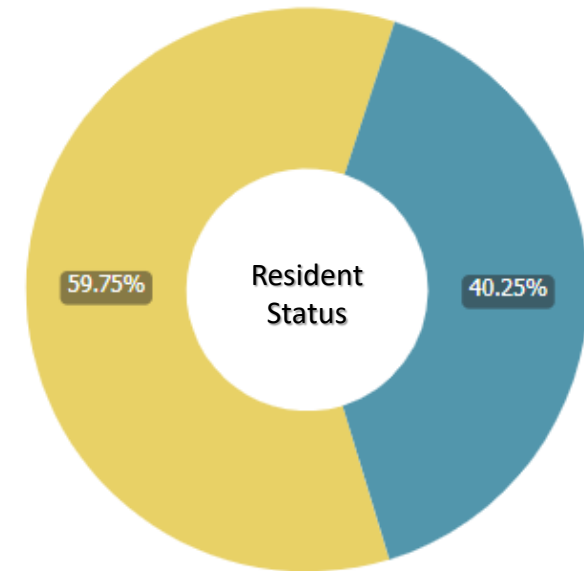

Nonresident of Jurisdiction	- 1201
Resident of Jurisdiction	- 809