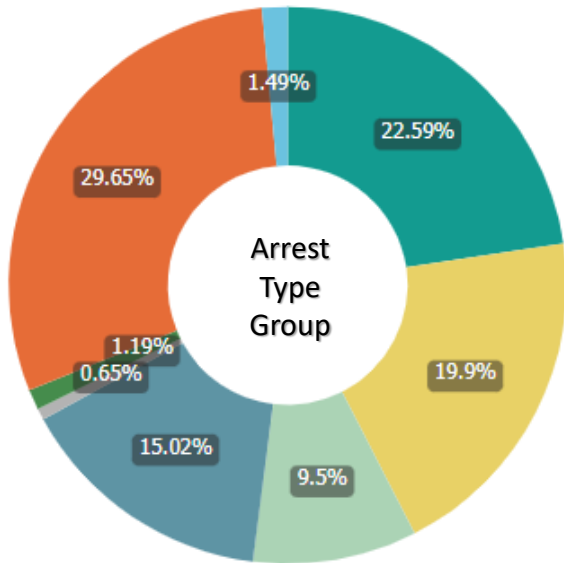

Kenosha County Sheriff's Department 2022 Traffic Arrest Statute Totals by Arrest Type Group

Arrest Statute

Arrest Count

Kenosha County Sheriff's Department

2022 Arrest Demographic Totals

by Arrest Type Group, Race, and Ethnicity

● CRIMES AG PERSON	- 454
● CRIMES AG PROPERTY	- 400
● CRIMES AG SOCIETY	- 191
● DRUGS	- 302
● LIQUOR	- 13
● TOBACCO	- 24
● TRAFFIC	- 596
● WEAPONS	- 30

● Am. Native	- 3
● Asian/Pac Isl	- 8
● Black	- 606
● White	- 1393