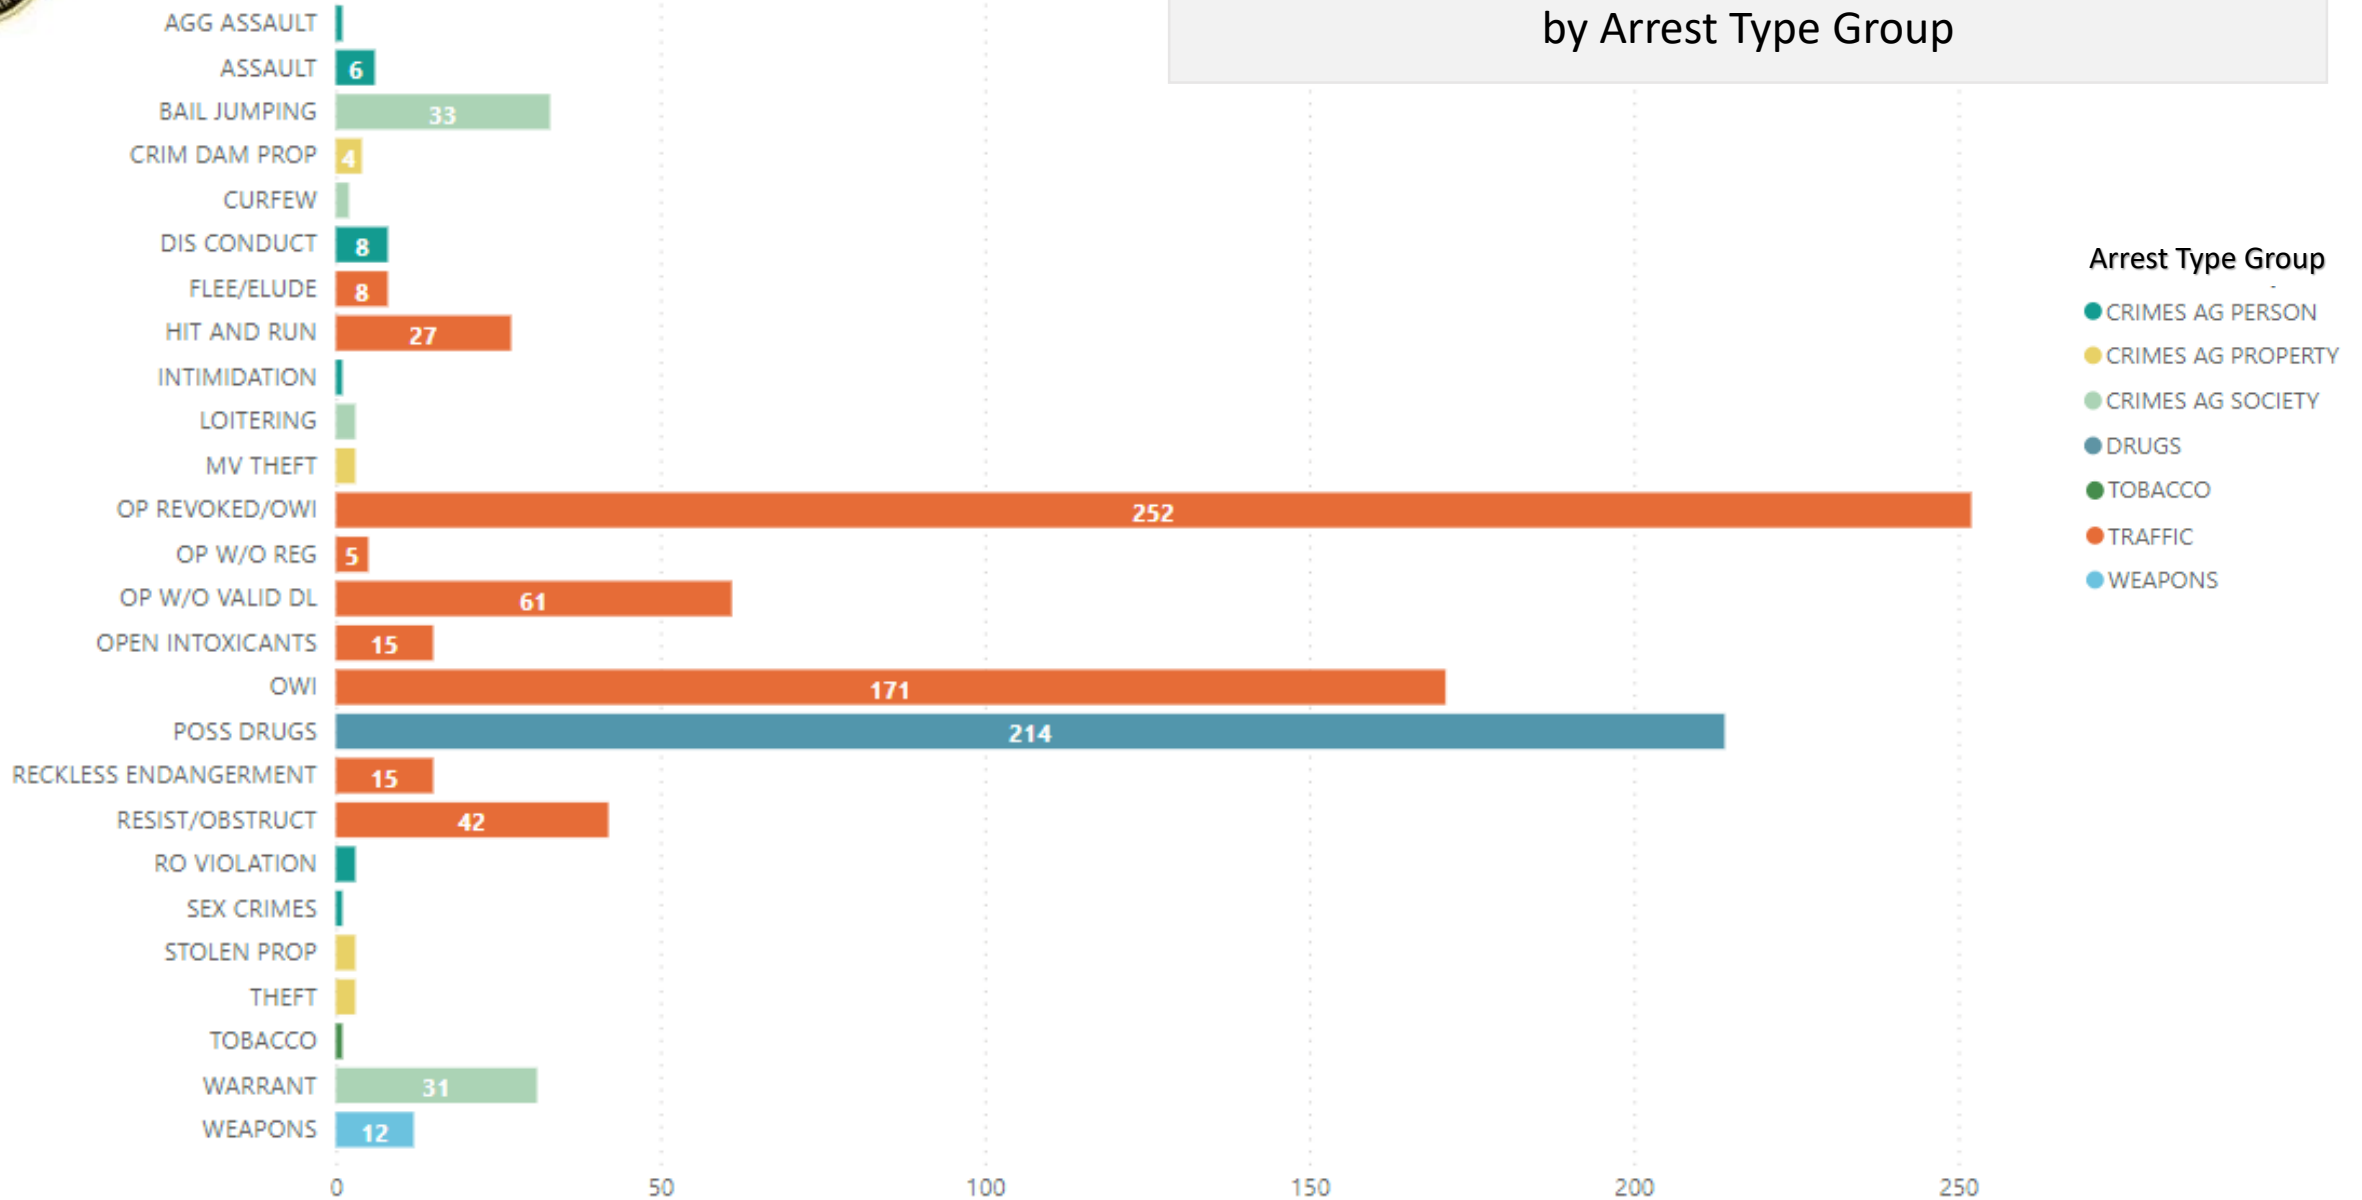

Kenosha County Sheriff's Department 2022 Traffic Arrest Statute Totals by Arrest Type Group

Arrest Statute

Arrest Count