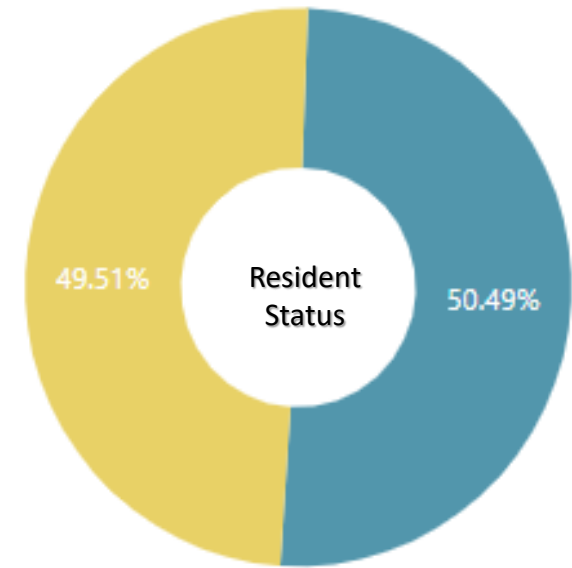

Kenosha County Sheriff's Department

2022 Traffic Arrest Demographic Totals by Arrest Type Group, Race, and Ethnicity

- CRIMES AG PERSON - 20
- CRIMES AG PROPERTY - 13
- CRIMES AG SOCIETY - 69
- DRUGS - 214
- TOBACCO - 1
- TRAFFIC - 596
- WEAPONS - 12

- White - 616
- Black - 302
- Asian/Pac Isl - 5
- Am. Native - 2

- Non Hisp - 734
- Hisp - 191

Kenosha County Sheriff's Department

2022 Traffic Arrest Demographic Totals

by Age Group, Resident Type, and Resident Status

<18	- 39
19-29	- 354
30-39	- 268
40-49	- 138
50-59	- 88
60-69	- 32
70-79	- 5
80-89	- 1

City	- 256
County	- 211
Out Of State	- 105
State	- 353

Nonresident of Jurisdiction	- 467
Resident of Jurisdiction	- 458