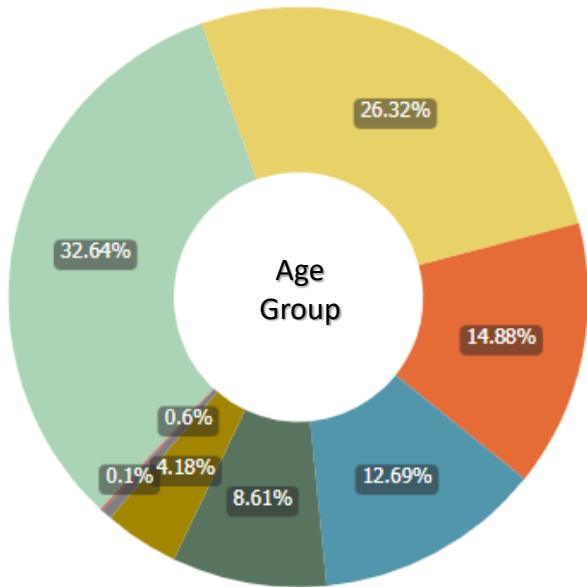

Kenosha County Sheriff's Department 2022 Traffic Arrest Statute Totals by Arrest Type Group

Arrest Statute

Arrest Count

Kenosha County Sheriff's Department

2022 Arrest Demographic Totals

by Arrest Type Group, Race, and Ethnicity

● CRIMES AG PERSON	- 454
● CRIMES AG PROPERTY	- 400
● CRIMES AG SOCIETY	- 191
● DRUGS	- 302
● LIQUOR	- 13
● TOBACCO	- 24
● TRAFFIC	- 596
● WEAPONS	- 30

● Am. Native	- 3
● Asian/Pac Isl	- 8
● Black	- 606
● White	- 1393

● Hisp	- 312
● Non Hisp	- 1698

Kenosha County Sheriff's Department

2022 Arrest Demographic Totals

by Age Group, Resident Type, and Resident Status

<18	- 656
19-29	- 529
30-39	- 299
40-49	- 255
50-59	- 173
60-69	- 84
70-79	- 12
80-89	- 2