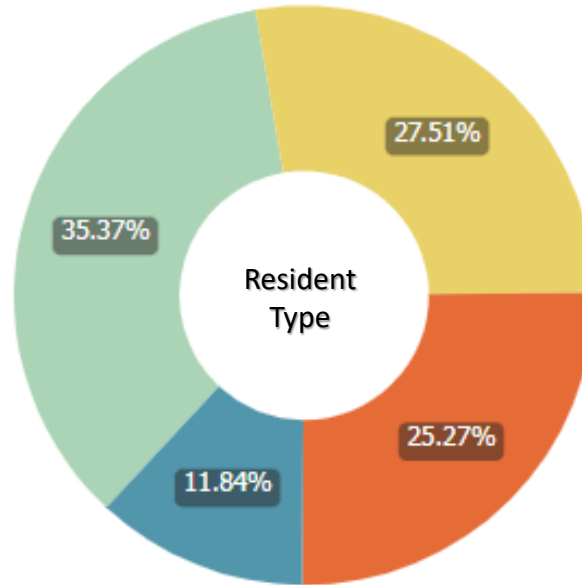

● Hisp	- 312
● Non Hisp	- 1698

Kenosha County Sheriff's Department

2022 Arrest Demographic Totals

by Age Group, Resident Type, and Resident Status

<18	- 656
19-29	- 529
30-39	- 299
40-49	- 255
50-59	- 173
60-69	- 84
70-79	- 12
80-89	- 2