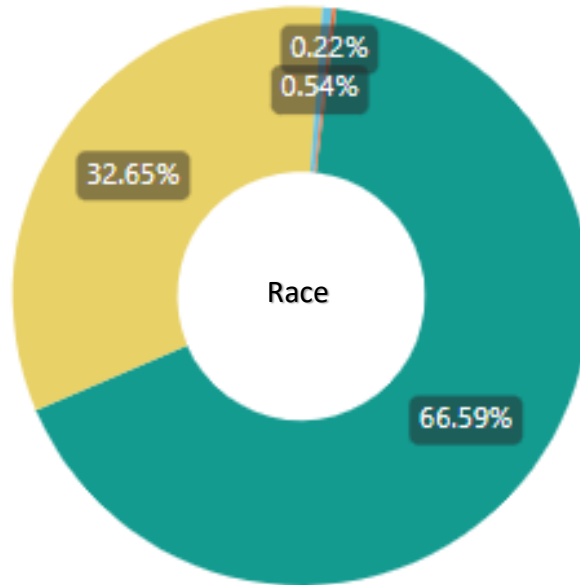

Kenosha County Sheriff's Department

2022 Traffic Arrest Demographic Totals by Arrest Type Group, Race, and Ethnicity

- CRIMES AG PERSON - 20
- CRIMES AG PROPERTY - 13
- CRIMES AG SOCIETY - 69
- DRUGS - 214
- TOBACCO - 1
- TRAFFIC - 596
- WEAPONS - 12

- White - 616
- Black - 302
- Asian/Pac Isl - 5
- Am. Native - 2

- Non Hisp - 734
- Hisp - 191

Kenosha County Sheriff's Department

2022 Traffic Arrest Demographic Totals

by Age Group, Resident Type, and Resident Status