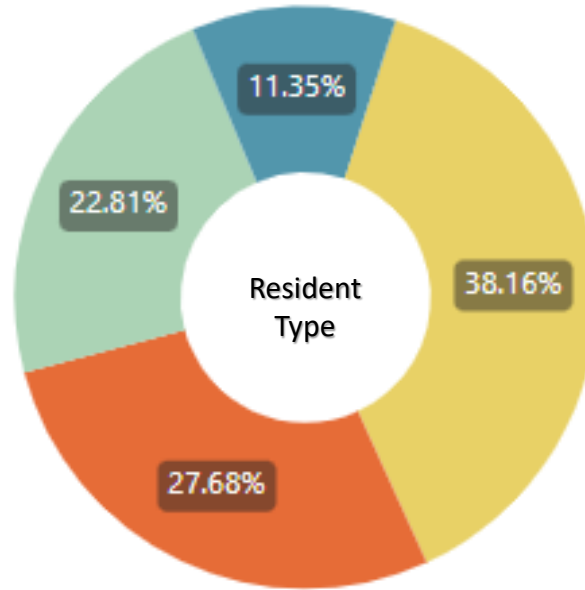

Kenosha County Sheriff's Department

2022 Traffic Arrest Demographic Totals by Arrest Type Group, Race, and Ethnicity

- CRIMES AG PERSON - 20
- CRIMES AG PROPERTY - 13
- CRIMES AG SOCIETY - 69
- DRUGS - 214
- TOBACCO - 1
- TRAFFIC - 596
- WEAPONS - 12

- White - 616
- Black - 302
- Asian/Pac Isl - 5
- Am. Native - 2

- Non Hisp - 734
- Hisp - 191

Kenosha County Sheriff's Department

2022 Traffic Arrest Demographic Totals

by Age Group, Resident Type, and Resident Status

<18	- 39
19-29	- 354
30-39	- 268
40-49	- 138
50-59	- 88
60-69	- 32
70-79	- 5
80-89	- 1

City	- 256
County	- 211
Out Of State	- 105
State	- 353

Nonresident of Jurisdiction	- 467
Resident of Jurisdiction	- 458